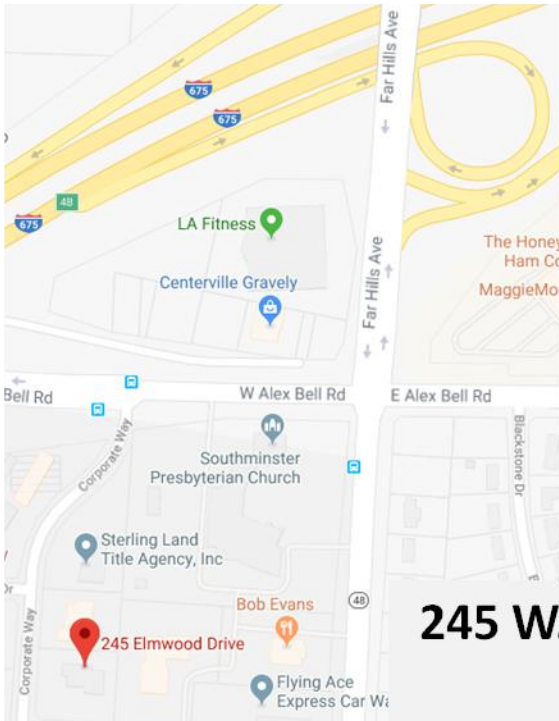

The Counseling and Cooperative Parenting Center of Ohio, LLC

CCPC · OHIO

8559 S. Mason Montgomery Rd, Mason, OH 45040
P: 513-229-8980 F: 513-229-8935 ccpc-ohio.com

Main Office – Mason OH

8559 S. Mason Montgomery Rd., Mason, OH 45040

Our main Mason office is located in the Deerfield Office Condos, located north of Wal-Mart and across the street from Procter & Gamble in Mason and behind (west of) Chase Bank and Starbuck. Whether you are driving north or south on S. Mason Montgomery Rd, turn onto Bowden Drive going west, then take the first right (north), our office and parking lot are straight ahead on the south-west corner of building #300.

Satellite Office – Centerville OH

**245 W. Elmwood Dr. , Centerville, OH 45459
Room 206**

Our satellite Centerville office is located south of I-675 (exit 4 interchange). From the exit take OH-48 S. (Far Hills Ave) toward Centerville. Continue south for 0.5 mile and turn right (west) onto Elmwood Dr. (right past the Flying Ace Express Car Wash). Continue for 0.1 miles, the building and parking lot are on the right. Come through the double doors on the south side of the building, go left and take the stairs to the 2nd floor. Turn left at the end of the hallway. Our office is in Rm. 206 on your right.